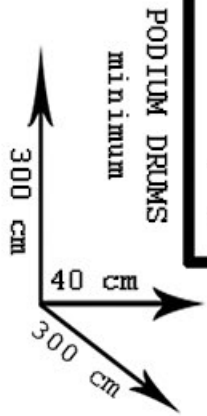

SOUL MADISON

Stage Plan 2019

BANNER L400cm / H250cm

Contact Technic lud.monnard@bluewin.ch

OWN* = à nous
** = long set live

Drums

Drums RACK:
OUT > 4X XLR D.I (from our D.I.*)
IN < Stage Monitors (IN EAR - XLR)

MR RIESEN

OWN*
IN EAR

4

PODIUM DRUMS
minimum

300 cm

40 cm

300 cm

See the PATCH LIST
2019

Lead Vocals
> SM 58* (long XLR) OR > HF

Mic Stand Straight*

Backing Vocals
> SM 58

Mic Stand

PUBLIC - PUBLIC - PUBLIC - PUBLIC - PUBLIC - PUBLIC - PUBLIC - PUBLIC - PUBLIC - PUBLIC